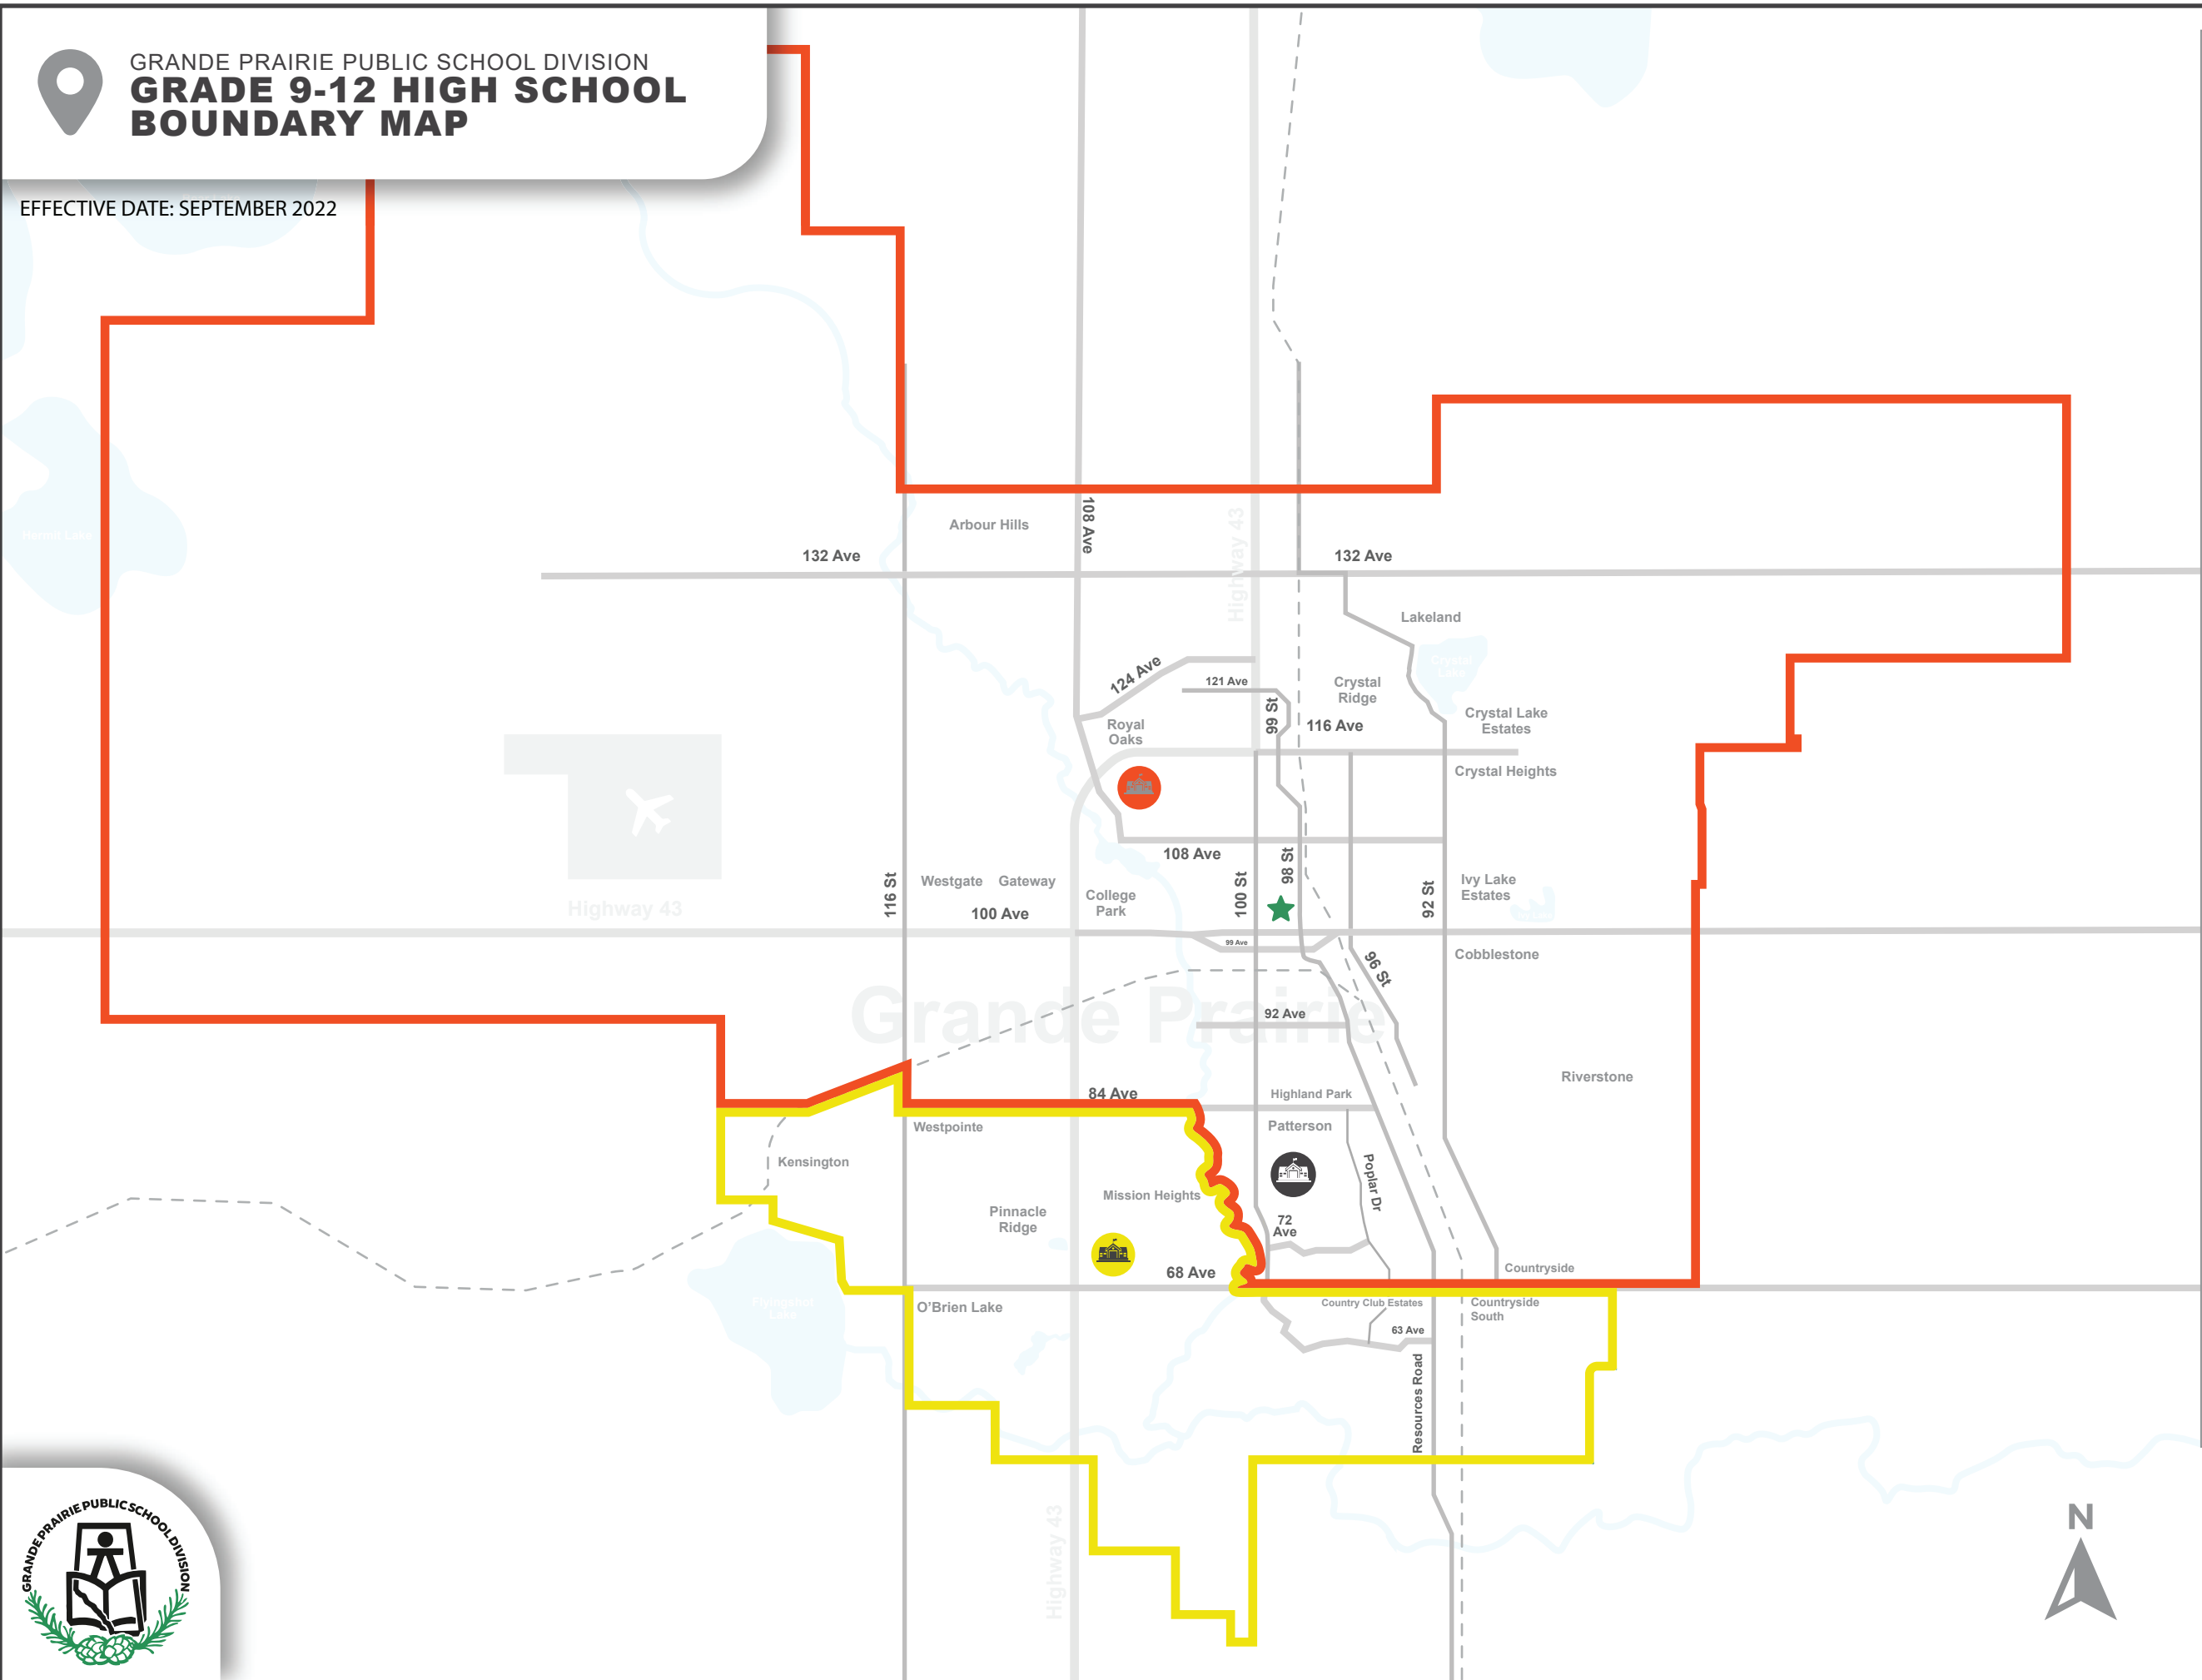

GRANDE PRAIRIE PUBLIC SCHOOL DIVISION  
**GRADE 9-12 HIGH SCHOOL  
BOUNDARY MAP**

EFFECTIVE DATE: SEPTEMBER 2022

**SCHOOLS**

**CHARLES SPENCER  
HIGH SCHOOL**  
Grades 9 to 12  
The Academy  
French Immersion

**BRIDGE NETWORK  
OUTREACH SCHOOL**  
Grades 10 to 12

**GRANDE PRAIRIE  
COMPOSITE HIGH  
SCHOOL**  
Grades 9 to 12  
International Baccalaureate (IB)  
Senior Trades

**LEGEND**

	Highway		GPPSD Central Office
	Avenue		Rivers & Lakes
	Street		Airport
	Drive		
	Rails		