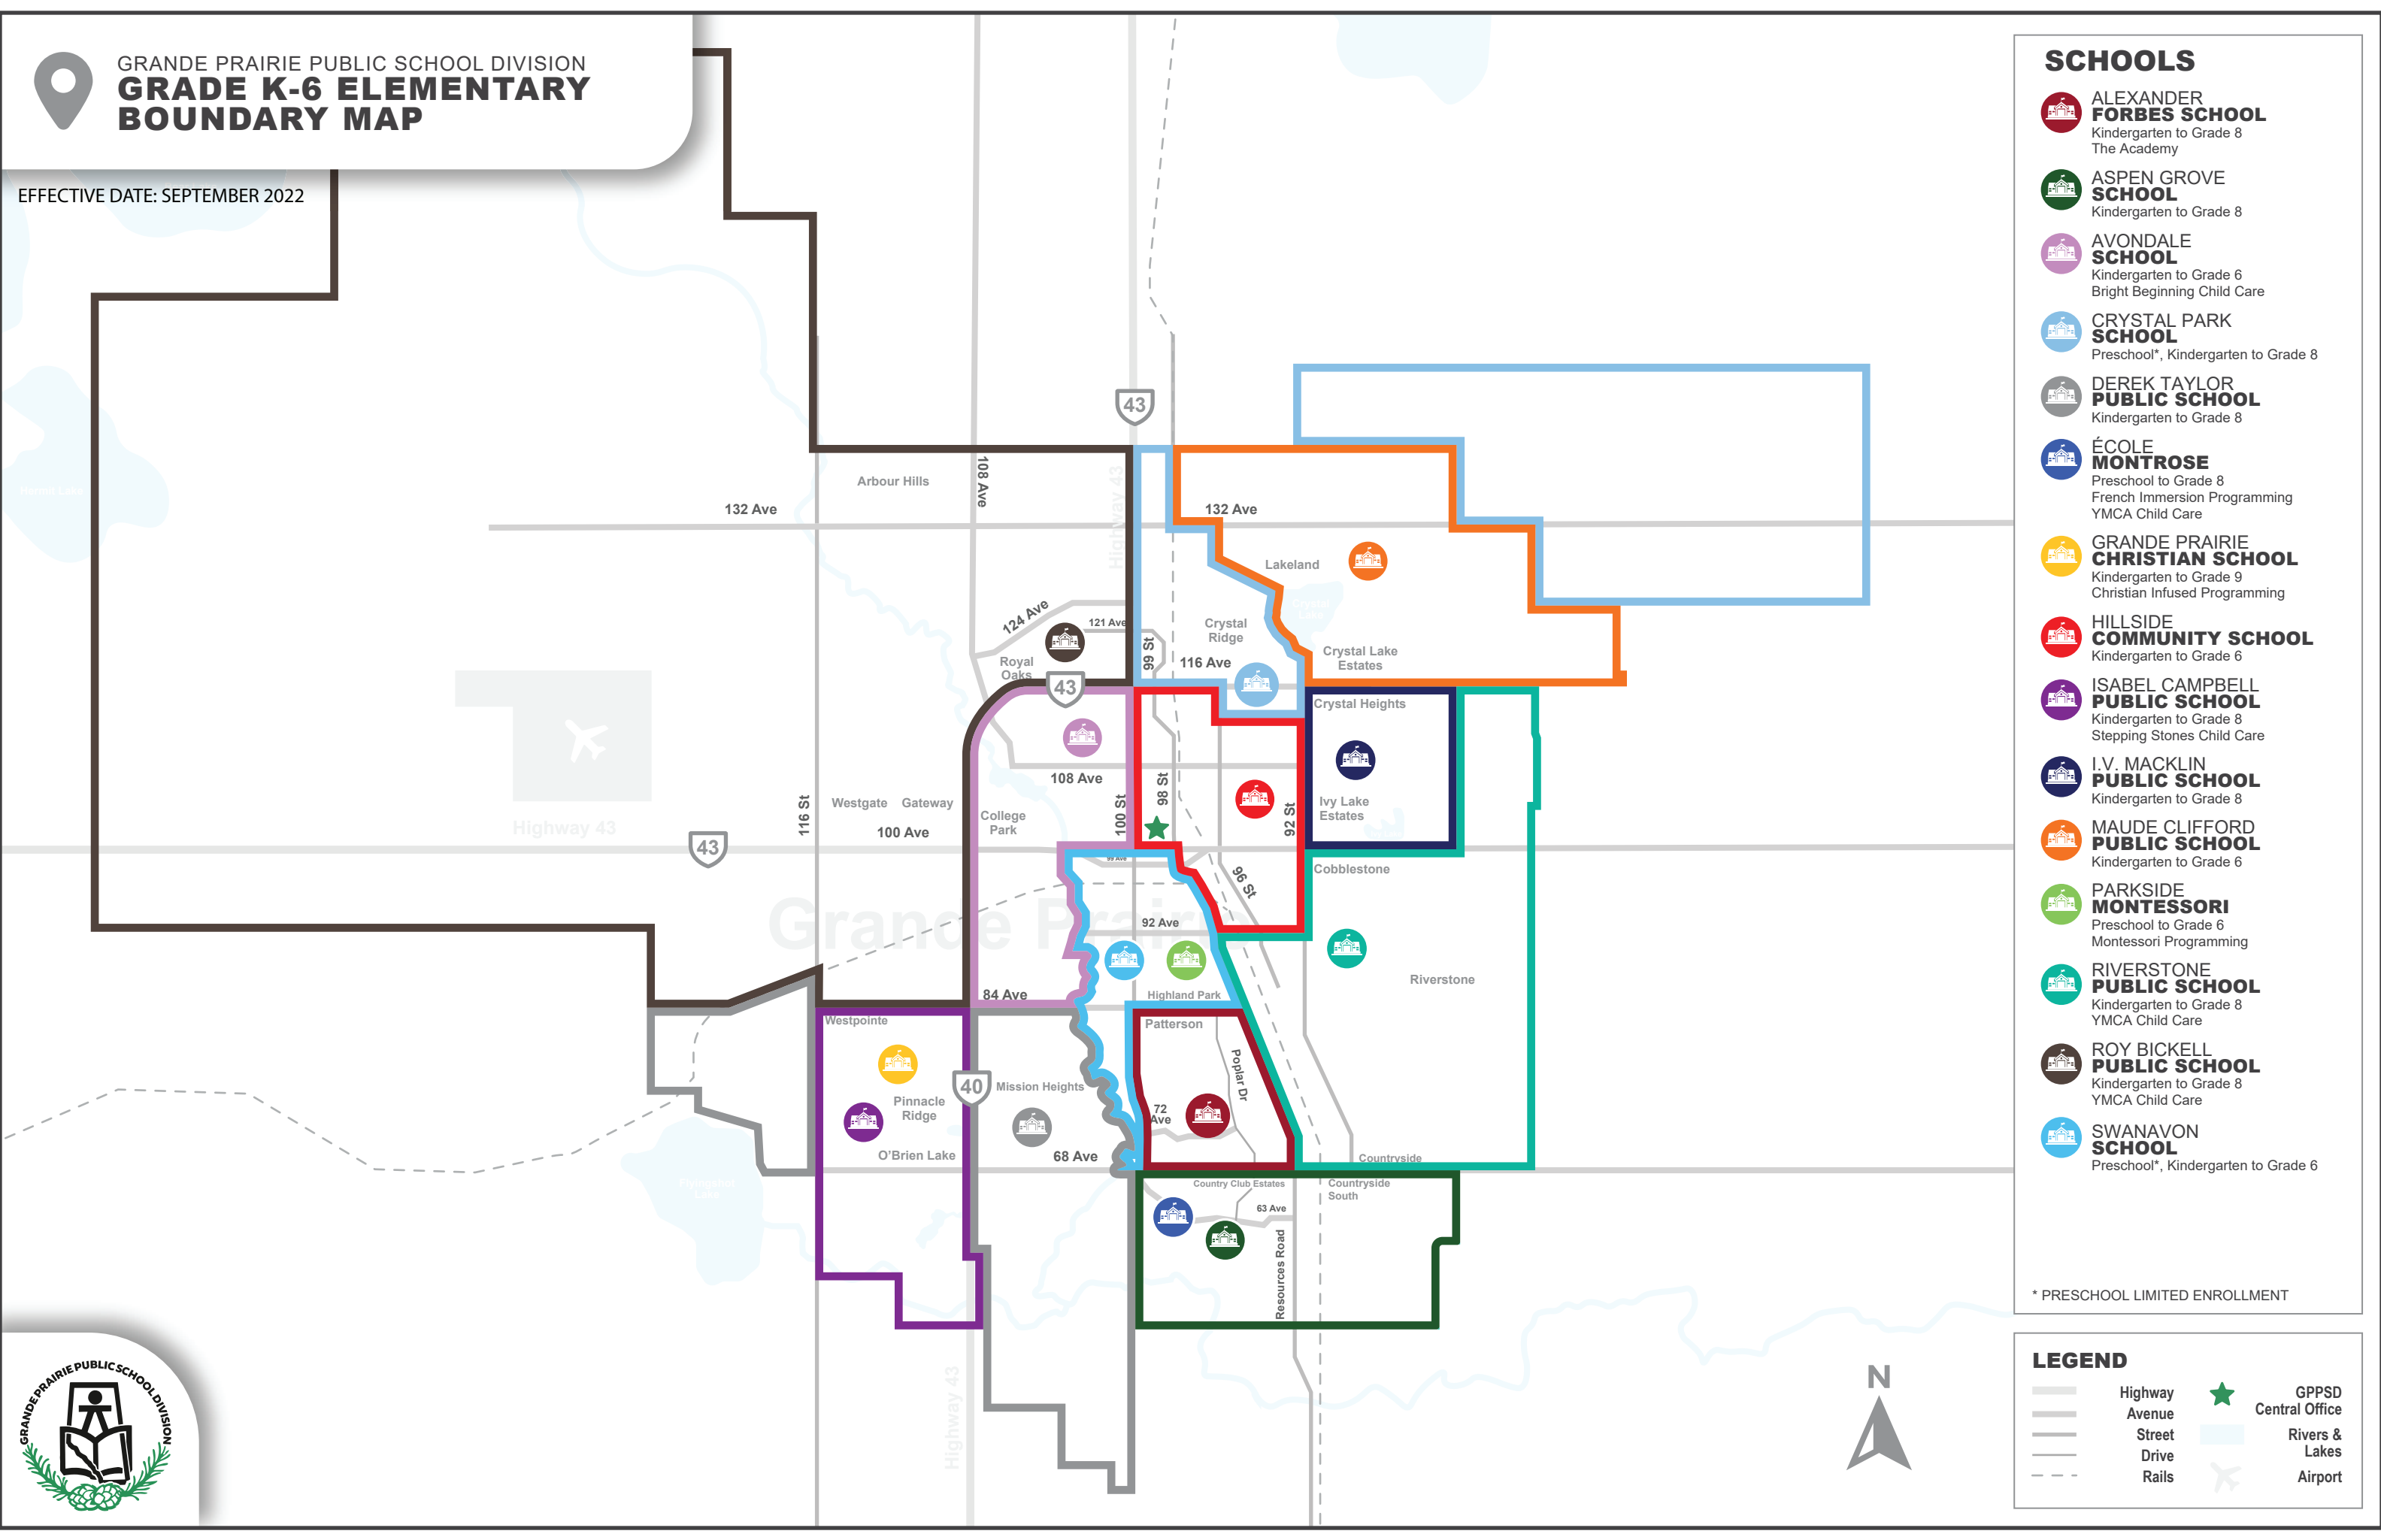

GRANDE PRAIRIE PUBLIC SCHOOL DIVISION
**GRADE K-6 ELEMENTARY
BOUNDARY MAP**

EFFECTIVE DATE: SEPTEMBER 2022

SCHOOLS

-  **ALEXANDER FORBES SCHOOL**
Kindergarten to Grade 8
The Academy
-  **ASPEN GROVE SCHOOL**
Kindergarten to Grade 8
-  **AVONDALE SCHOOL**
Kindergarten to Grade 6
Bright Beginning Child Care
-  **CRYSTAL PARK SCHOOL**
Preschool*, Kindergarten to Grade 8
-  **DEREK TAYLOR PUBLIC SCHOOL**
Kindergarten to Grade 8
-  **ÉCOLE MONTROSE**
Preschool to Grade 8
French Immersion Programming
YMCA Child Care
-  **GRANDE PRAIRIE CHRISTIAN SCHOOL**
Kindergarten to Grade 9
Christian Infused Programming
-  **HILLSIDE COMMUNITY SCHOOL**
Kindergarten to Grade 6
-  **ISABEL CAMPBELL PUBLIC SCHOOL**
Kindergarten to Grade 8
Stepping Stones Child Care
-  **I.V. MACKLIN PUBLIC SCHOOL**
Kindergarten to Grade 8
-  **MAUDE CLIFFORD PUBLIC SCHOOL**
Kindergarten to Grade 6
-  **PARKSIDE MONTESSORI**
Preschool to Grade 6
Montessori Programming
-  **RIVERSTONE PUBLIC SCHOOL**
Kindergarten to Grade 8
YMCA Child Care
-  **ROY BICKELL PUBLIC SCHOOL**
Kindergarten to Grade 8
YMCA Child Care
-  **SWANAVON SCHOOL**
Preschool*, Kindergarten to Grade 6

* PRESCHOOL LIMITED ENROLLMENT

LEGEND

-  Highway
-  Avenue
-  Street
-  Drive
-  Rails
-  GPPSD Central Office
-  Rivers & Lakes
-  Airport